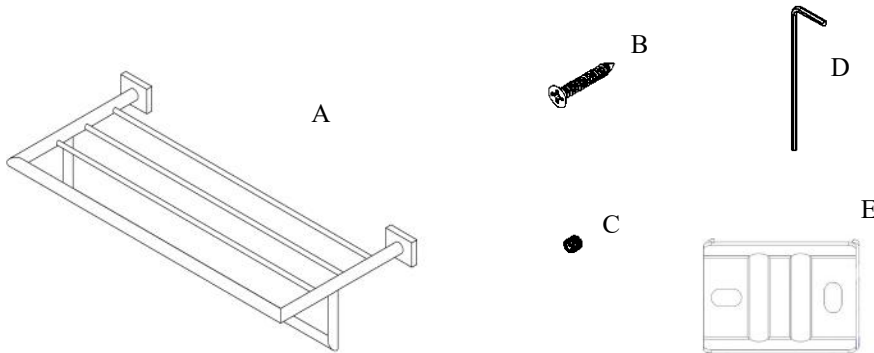

Exhilarating by Design

Volkano Crater Towel Shelf With Bar Installation Guide

Code: V62723, V62724, V62725

Parts Included	QTY
A - Shelf w/ Bar	1
B - Screw	4
C - Set Screw	2
D - Allen Key	1
E - Bracket	2

Model #	Description	Finish	Weight (lb)	WxHxD (mm)	WxHxD (Inches)	Metal Type
V62723	Crater Towel Shelf With Bar	Chrome	2.2	616 x 138 x 271	24.25 x 5.5 x 10.75	Brass
V62724	Crater Towel Shelf With Bar	Brushed Nickel	2.2	616 x 138 x 271	24.25 x 5.5 x 10.75	Brass
V62725	Crater Towel Shelf With Bar	Matte Black	2.2	616 x 138 x 271	24.25 x 5.5 x 10.75	Brass